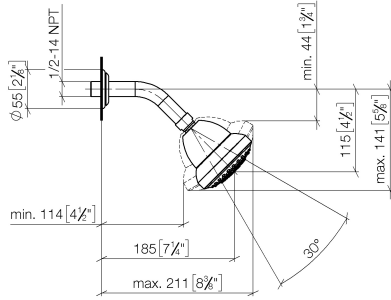

28 508 360

- 200mm projection
- ball-joint pivotable through 30°
- Three settings: PURIFY RAIN, COMPACT SOFT FLOW, COMPACT AQUAPRESSURE FLOW, max. flow rate 9 l/min (at 3 bar)
- Function from: 7 l/min
- with anti-scale system
- spray head Ø 94mm
- rosette Ø 55 mm
- 1/2" connection

	Chrome	28 508 360-00
	Chrome	28 508 360-00 0010
	Brushed Platinum	28 508 360-06 0010
	Brushed Platinum	28 508 360-06
	Platinum	28 508 360-08 0010
	Platinum	28 508 360-08
	Durabrand (23kt Gold)	28 508 360-09 0010
	Durabrand (23kt Gold)	28 508 360-09
	Brushed Durabrand (23kt Gold)	28 508 360-28 0010
	Brushed Durabrand (23kt Gold)	28 508 360-28
	Brushed Dark Platinum	28 508 360-99 0010
	Brushed Dark Platinum	28 508 360-99

**Recommended miscellaneous**

- Concealed wall elbow -** 35 085 970 90
- max. recess depth 163 mm
  - min. recess depth 90 mm

28 508 360

mm [inches]

**Flow rate chart**

28 508 360

### Spare parts list

No.	Item Number	Name	Quantity used	Delivery time
1	09 27 35 003-00	rosette	1	10
2	90 14 10 026 00 90	seal	1	2
3	09 11 03 011-00	connection	1	10
4	04 12 11 120 00-00	shower	1	10