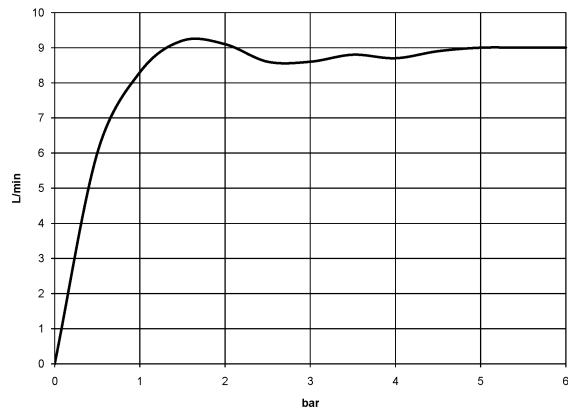

28 508 360

- 200mm projection
- ball-joint pivotable through 30°
- Three settings: PURIFY RAIN, COMPACT SOFT FLOW, COMPACT AQUAPRESSURE FLOW, max. flow rate 9 l/min (at 3 bar)
- Function from: 7 l/min
- with anti-scale system
- spray head Ø 94mm
- rosette Ø 55 mm
- 1/2" connection

**Recommended miscellaneous**

- Concealed wall elbow -** 35 085 970 90
- max. recess depth 163 mm
  - min. recess depth 90 mm

28 508 360

mm [inches]

**Flow rate chart**

28 508 360

### Spare parts list

No.	Item Number	Name	Quantity used	Delivery time
1	09 27 35 003-00	rosette	1	10
2	90 14 10 026 00 90	seal	1	2
3	09 11 03 011-00	connection	1	10
4	04 12 11 120 00-00	shower	1	10